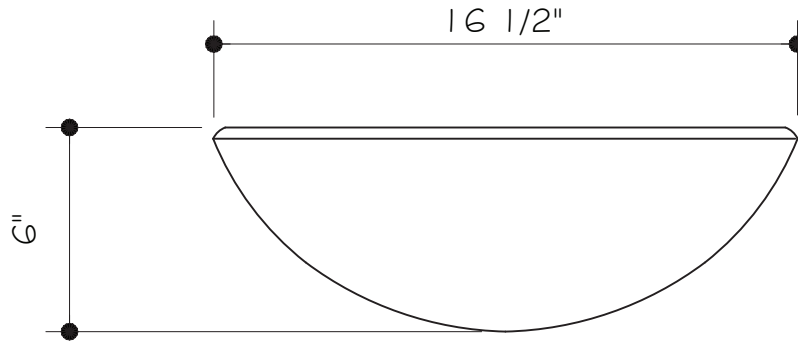

Glass Round Vessel Bathroom Sink in Russet Brown

VG07505

MEASUREMENTS

Overall Diameter	16 1/2"
Overall Height	9"
Sink Hole Diameter	1 3/4"

PRODUCT FEATURES

- 1 3/4" drain opening
- Handmade Sink
- Scratch resistant
- Solid tempered glass construction
- Above counter installation
- Protected by VIGO's Limited Lifetime Warranty

CODES / STANDARDS

- cUPC Certified
- ADA Compliant
- All VIGO Bathroom Sinks have a Limited Lifetime Warranty

Glass Round Vessel Bathroom Sink in Russet Brown

VG07505

FRONT VIEW

TOP VIEW

NOTE: DRILL HOLL SIZE IN CONTERTOP $\text{Ø}1 \frac{3}{4}$ "
GLASS THICKNESS $\frac{1}{2}$ "
GLASS DIAMETER AND HEIGHT MAY VARY UP TO $\frac{1}{2}$ "