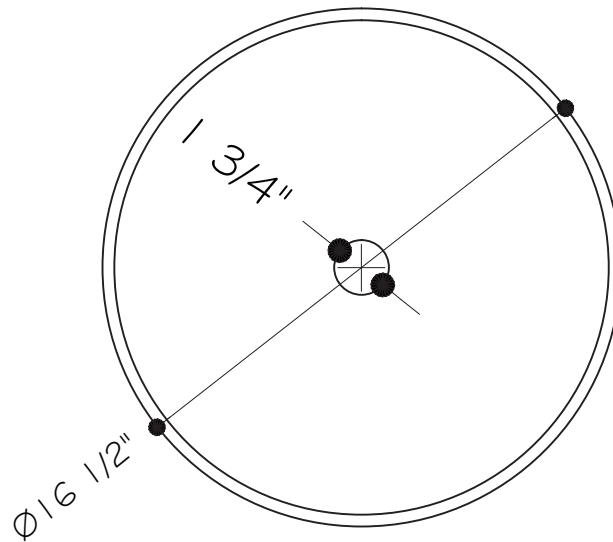

Glass Round Vessel Bathroom Sink in Russet Brown

VG07505

MEASUREMENTS

Overall Diameter	16 1/2"
Overall Height	9"
Sink Hole Diameter	1 3/4"

PRODUCT FEATURES

- 1 3/4" drain opening
- Handmade Sink
- Scratch resistant
- Solid tempered glass construction
- Above counter installation
- Protected by VIGO's Limited Lifetime Warranty

CODES / STANDARDS

- cUPC Certified
- ADA Compliant
- All VIGO Bathroom Sinks have a Limited Lifetime Warranty

Glass Round Vessel Bathroom Sink in Russet Brown

VG07505

FRONT VIEW

TOP VIEW

NOTE: DRILL HOLL SIZE IN CONTERTOP $\text{Ø}1 \frac{3}{4}$ "
GLASS THICKNESS $\frac{1}{2}$ "
GLASS DIAMETER AND HEIGHT MAY VARY UP TO $\frac{1}{2}$ "